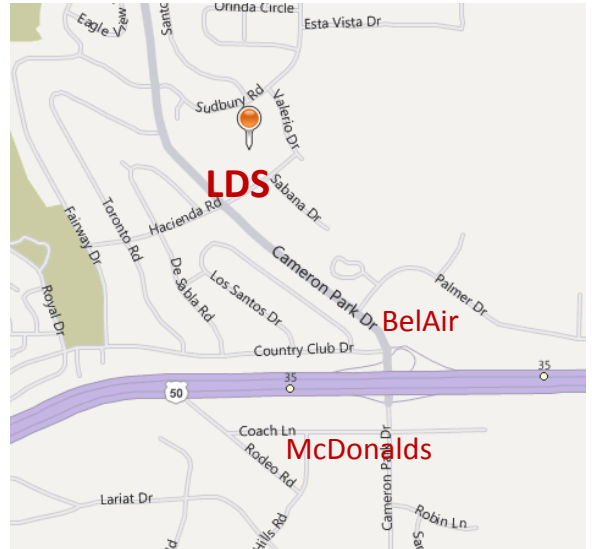

New Round Table Location Starting April 2011

3rd Thursday of every month 7-8:30 PM

Church of Jesus Christ of LDS

3431 Hacienda Dr, Cameron Park, CA

GOLDEN EMPIRE COUNCIL
BOY SCOUTS OF AMERICA

Directions:

From Folsom/El Dorado Hills: take Hwy 50 east to Cameron Park Dr exit, turn left and go north on Cameron Park Dr for 0.5mi, turn right on Hacienda Dr, then in 200 ft turn left into the parking lot.

From Placerville: take Hwy 50 west to Cameron Park Dr exit, turn right and go north on Cameron Park Dr for 0.4mi, turn right on Hacienda Dr, then in 200 ft turn left into the parking lot.

Parking:

Turn to the right as traffic flows counter-clockwise around the building and find an open space. Exit by continuing counter-clockwise until you reach the exit onto Hacienda Dr.

Enter building on the south face entrance.