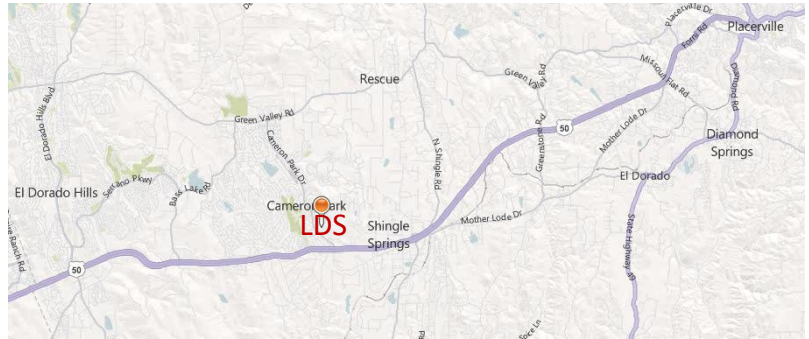

New Round Table Location Starting April 2011

3rd Thursday of every month 7-8:30 PM

Church of Jesus Christ of LDS

3431 Hacienda Dr, Cameron Park, CA

GOLDEN EMPIRE COUNCIL
BOY SCOUTS OF AMERICA

Directions:

From Folsom/El Dorado Hills: take Hwy 50 east to Cameron Park Dr exit, turn left and go north on Cameron Park Dr for 0.5mi, turn right on Hacienda Dr, then in 200 ft turn left into the parking lot.

From Placerville: take Hwy 50 west to Cameron Park Dr exit, turn right and go north on Cameron Park Dr for 0.4mi, turn right on Hacienda Dr, then in 200 ft turn left into the parking lot.

Parking:

Turn to the right as traffic flows counter-clockwise around the building and find an open space. Exit by continuing counter-clockwise until you reach the exit onto Hacienda Dr.

Enter building on the south face entrance.