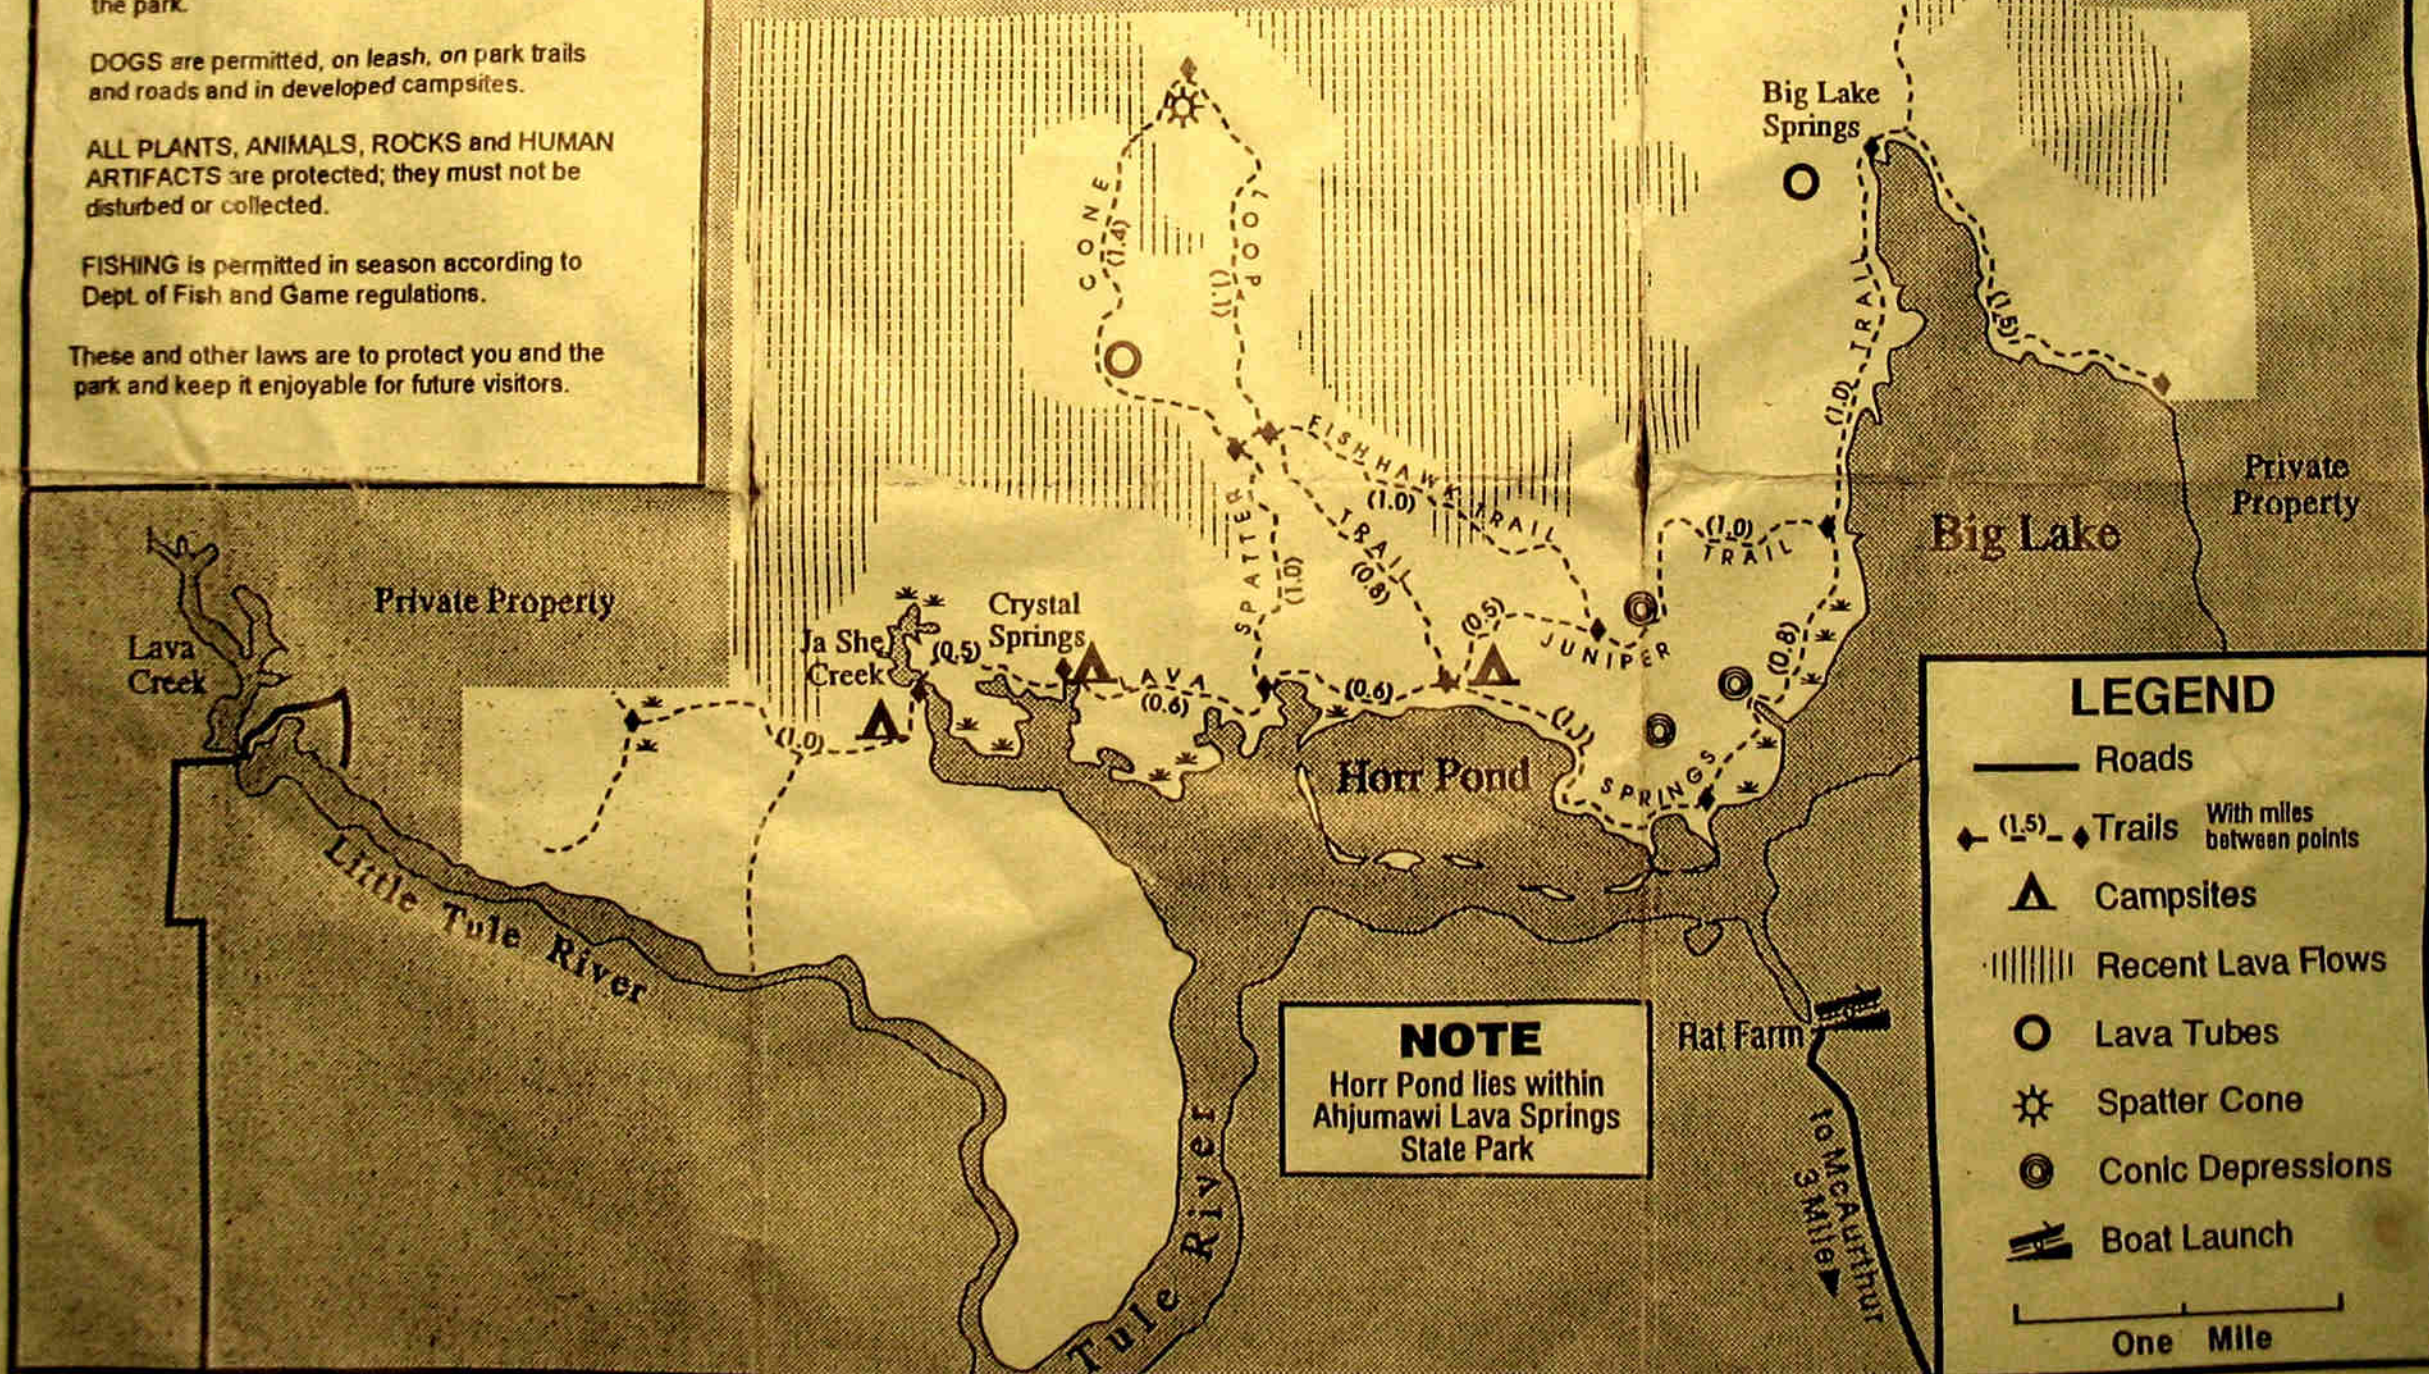

Baker Cypress Roadless Area
B.L.M.

LEGEND

- Roads
 - ◆ (1.5) Trails With miles between points
 - ▲ Campsites
 - ||||| Recent Lava Flows
 - Lava Tubes
 - ☼ Spatter Cone
 - ◎ Conic Depressions
 - ⚓ Boat Launch
- One Mile