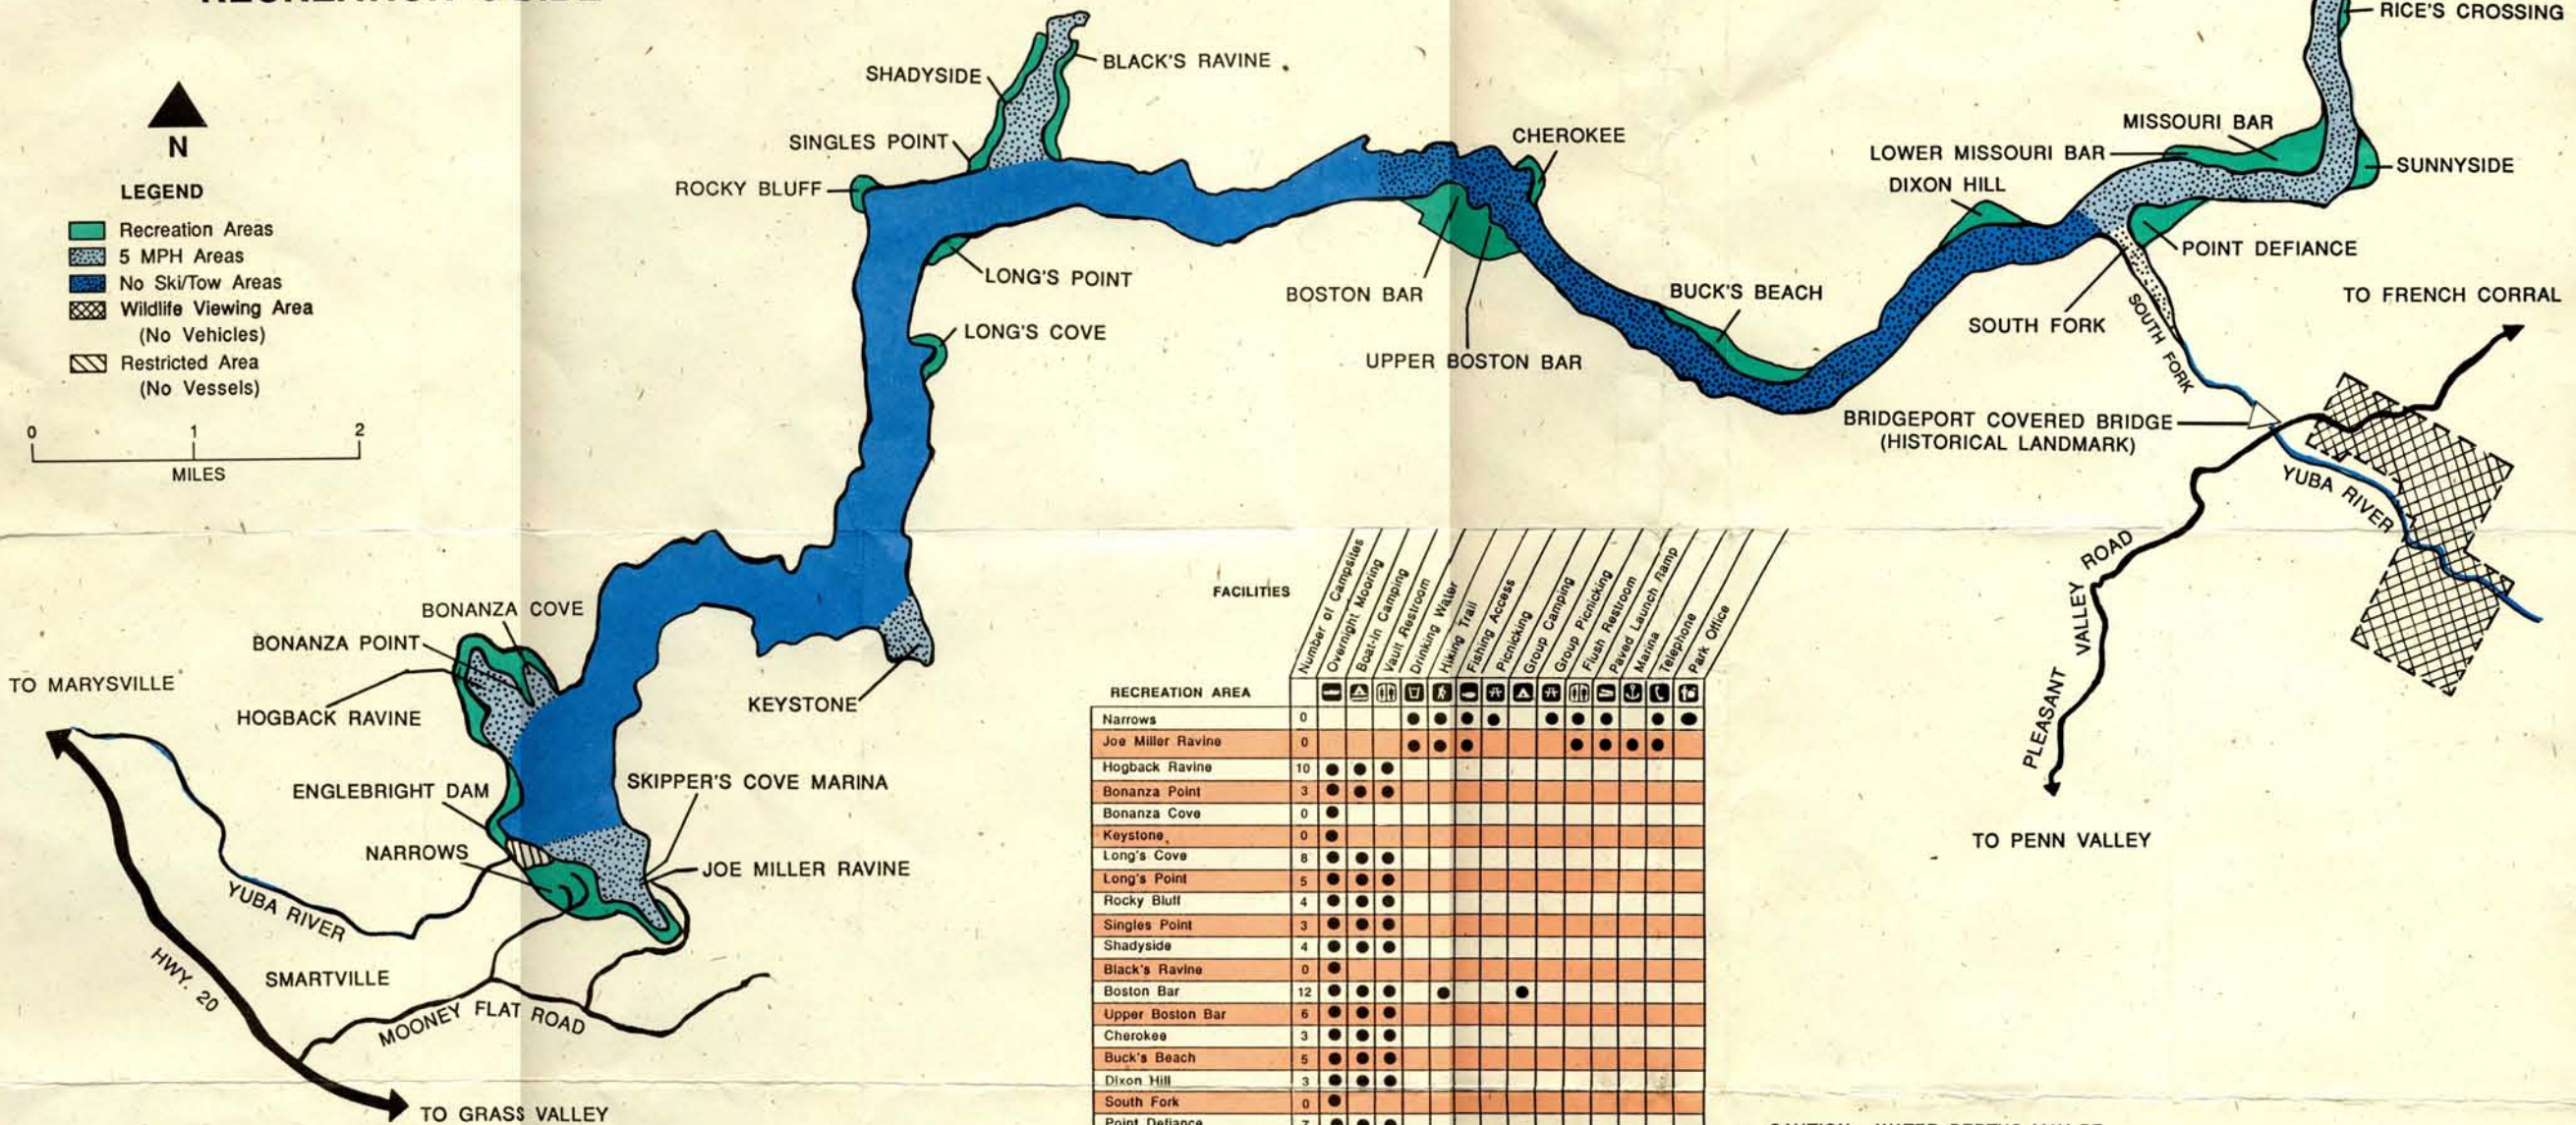

# ENGLEBRIGHT LAKE RECREATION GUIDE

## LEGEND

- Recreation Areas
- 5 MPH Areas
- No Ski/Tow Areas
- Wildlife Viewing Area (No Vehicles)
- Restricted Area (No Vessels)

RECREATION AREA	FACILITIES														
	Number of Campsites	Overnight Mooring	Boat-in Camping	Vault Restroom	Drinking Water	Hiking Trail	Fishing Access	Picnicking	Group Camping	Group Picnicking	Flush Restroom	Paved Launch Ramp	Marina	Telephone	Park Office
Narrows	0														
Joe Miller Ravine	0														
Hogback Ravine	10														
Bonanza Point	3														
Bonanza Cove	0														
Keystone	0														
Long's Cove	8														
Long's Point	5														
Rocky Bluff	4														
Singles Point	3														
Shadyside	4														
Black's Ravine	0														
Boston Bar	12														
Upper Boston Bar	6														
Cherokee	3														
Buck's Beach	5														
Dixon Hill	3														
South Fork	0														
Point Defiance	7														
Lower Missouri Bar	4														
Missouri Bar	15														
Sunnyside	3														
Rice's Crossing	0														

NOTE: CAMPING AND OVERNIGHT MOORING ARE ALLOWED IN DESIGNATED AREAS ONLY.

CAUTION: WATER DEPTHS MAY BE SHALLOW AND CHANGE FREQUENTLY. UNDERWATER HAZARDS AND WATER DEPTHS ARE NOT POSTED AND SHOULD BE CHECKED BEFORE USE.